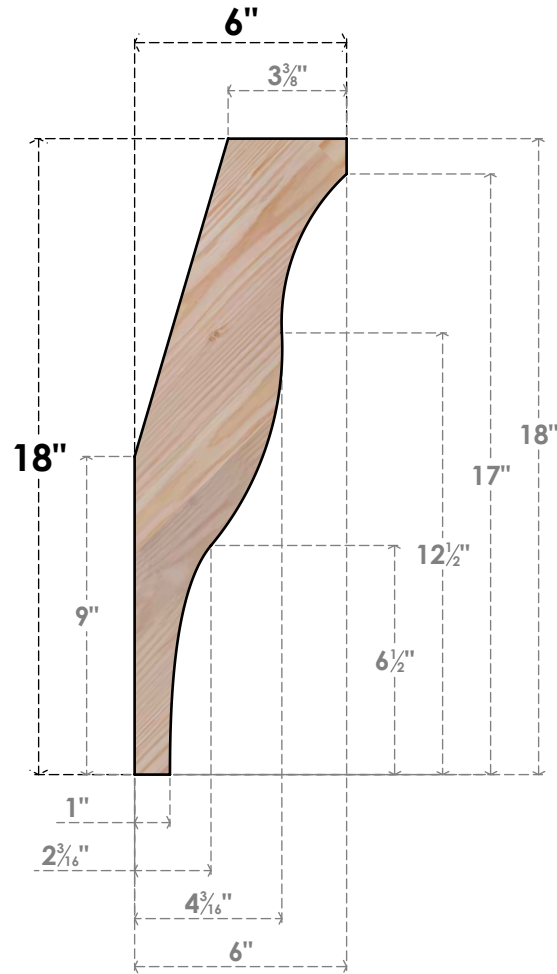

BRC04X06X18FST00SDF

3 1/2"W X 6"D X 18"H FUNSTON SMOOTH BRACE, DOUGLAS FIR

SIDE

FRONT

EKENA MILLWORK
 2300 WEST MAIN ST.
 CLARKSVILLE, TX 75426
 TOLL FREE: 866-607-0453
 WWW.EKENAMILLWORK.COM

NOTES

1. INSTALLATION TO BE COMPLETED IN ACCORDANCE WITH MANUFACTURER'S SPECIFICATIONS.
2. DRAWING MAY NOT BE TO SCALE
3. THIS DRAWING IS INTENDED FOR DESIGN AND PLANNING PURPOSES ONLY.
4. ALL INFORMATION CONTAINED HEREIN WAS CURRENT AT THE TIME OF DEVELOPMENT BUT MUST BE REVIEWED AND APPROVED BY THE PRODUCT MANUFACTURER TO BE CONSIDERED ACCURATE.
5. PRODUCTS ARE NOT KILN DRIED. THIS ITEM IS UNIQUE AND WILL CONTAIN THE NATURAL VARIATIONS THAT THE WOOD SPECIES OFFERS. THIS MAY RESULT IN VARIATIONS UP TO 1/4"