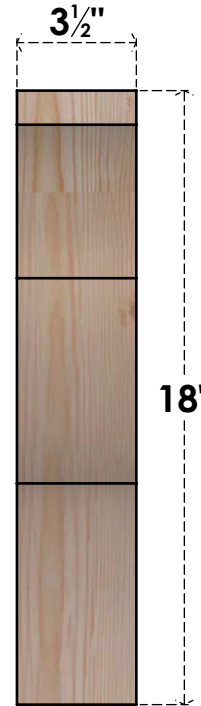

BRC04X06X18FST00SDF

3 1/2"W X 6"D X 18"H FUNSTON SMOOTH BRACE, DOUGLAS FIR

SIDE

FRONT

EKENA MILLWORK
 2300 WEST MAIN ST.
 CLARKSVILLE, TX 75426
 TOLL FREE: 866-607-0453
 WWW.EKENAMILLWORK.COM

NOTES

1. INSTALLATION TO BE COMPLETED IN ACCORDANCE WITH MANUFACTURER'S SPECIFICATIONS.
2. DRAWING MAY NOT BE TO SCALE
3. THIS DRAWING IS INTENDED FOR DESIGN AND PLANNING PURPOSES ONLY.
4. ALL INFORMATION CONTAINED HEREIN WAS CURRENT AT THE TIME OF DEVELOPMENT BUT MUST BE REVIEWED AND APPROVED BY THE PRODUCT MANUFACTURER TO BE CONSIDERED ACCURATE.
5. PRODUCTS ARE NOT KILN DRIED. THIS ITEM IS UNIQUE AND WILL CONTAIN THE NATURAL VARIATIONS THAT THE WOOD SPECIES OFFERS. THIS MAY RESULT IN VARIATIONS UP TO 1/4"